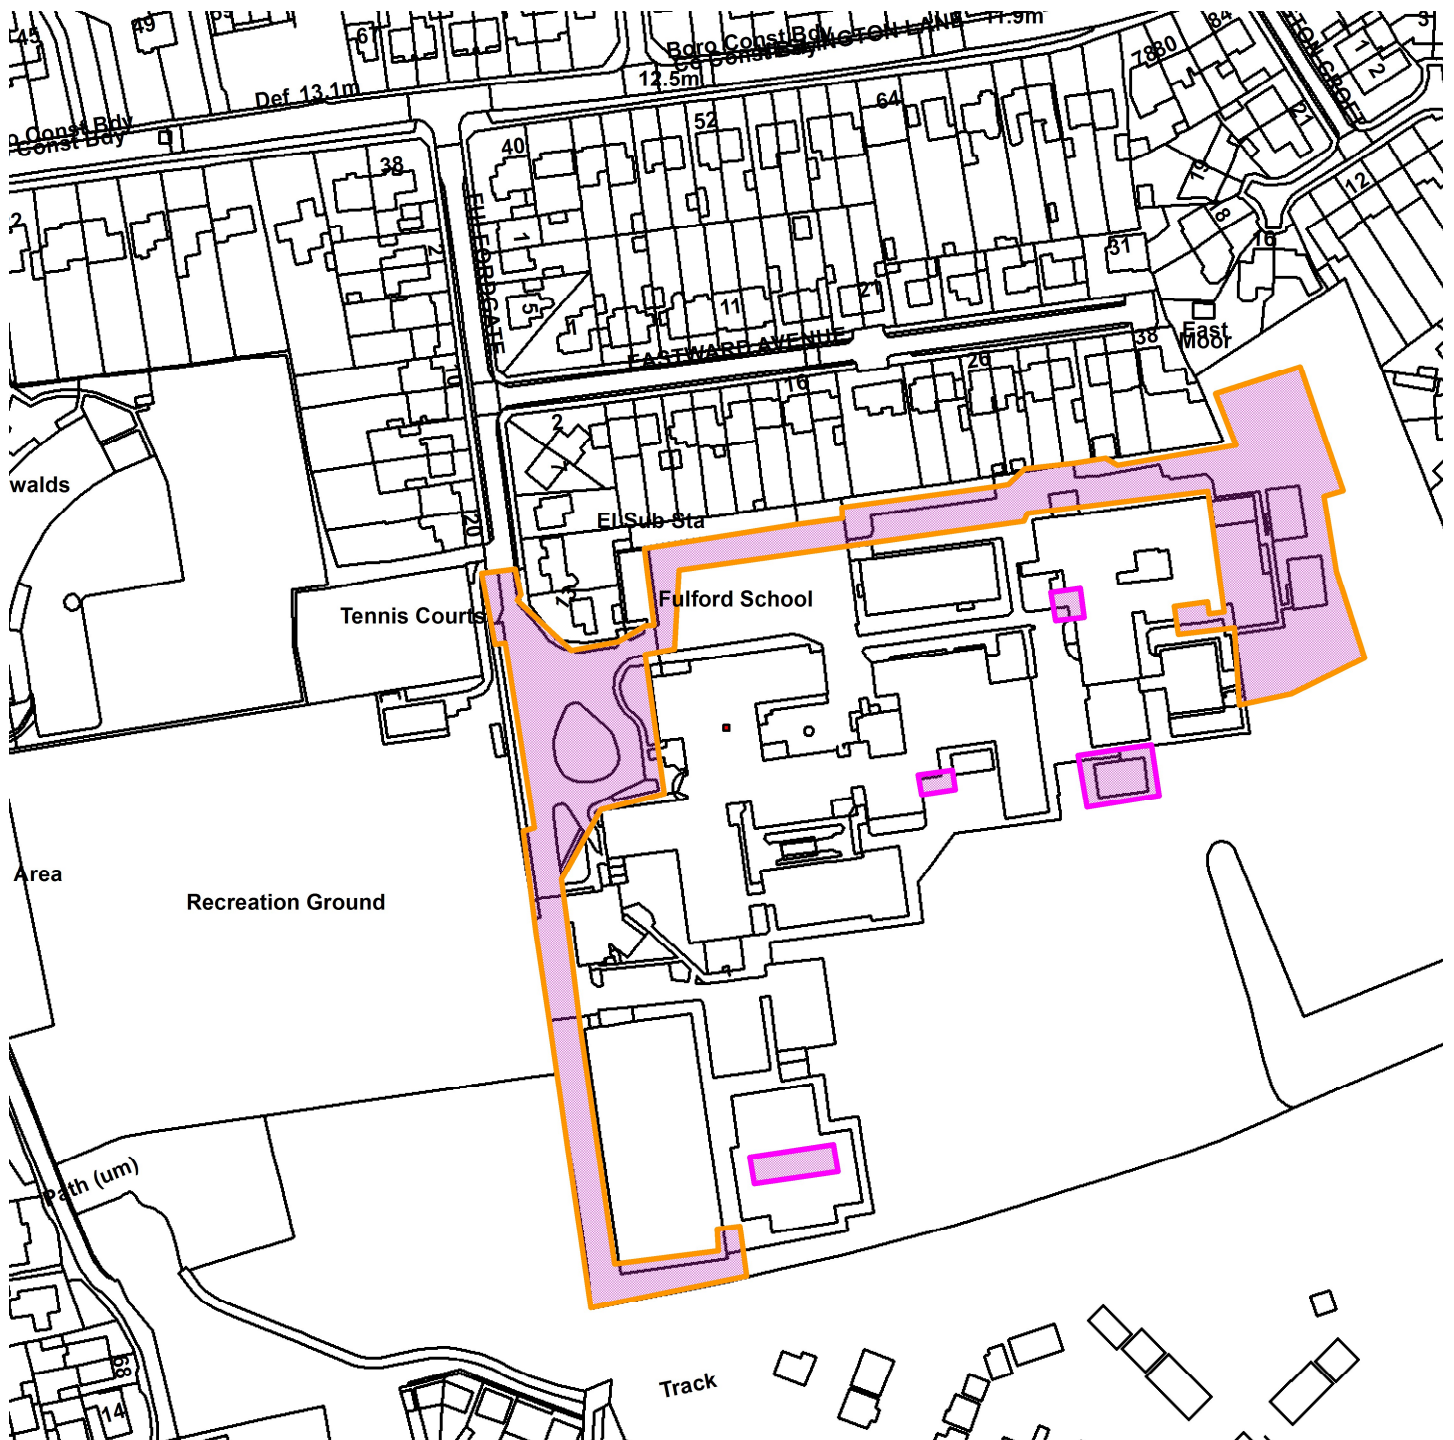

# Fulford School, Fulfordgate, York

21/00737/FULM

GIS by ESRI (UK)

Scale : 1:2220

Reproduced from the Ordnance Survey map with the permission of the Controller of Her Majesty's Stationery Office © Crown Copyright 2000.

Unauthorised reproduction infringes Crown Copyright and may lead to prosecution or civil proceedings.

Produced using ESRI (UK)'s MapExplorer 2.0 - <http://www.esriuk.com>

<b>Organisation</b>	City of York Council
<b>Department</b>	Economy & Place
<b>Comments</b>	Site Location Plan
<b>Date</b>	28 June 2021
<b>SLA Number</b>	